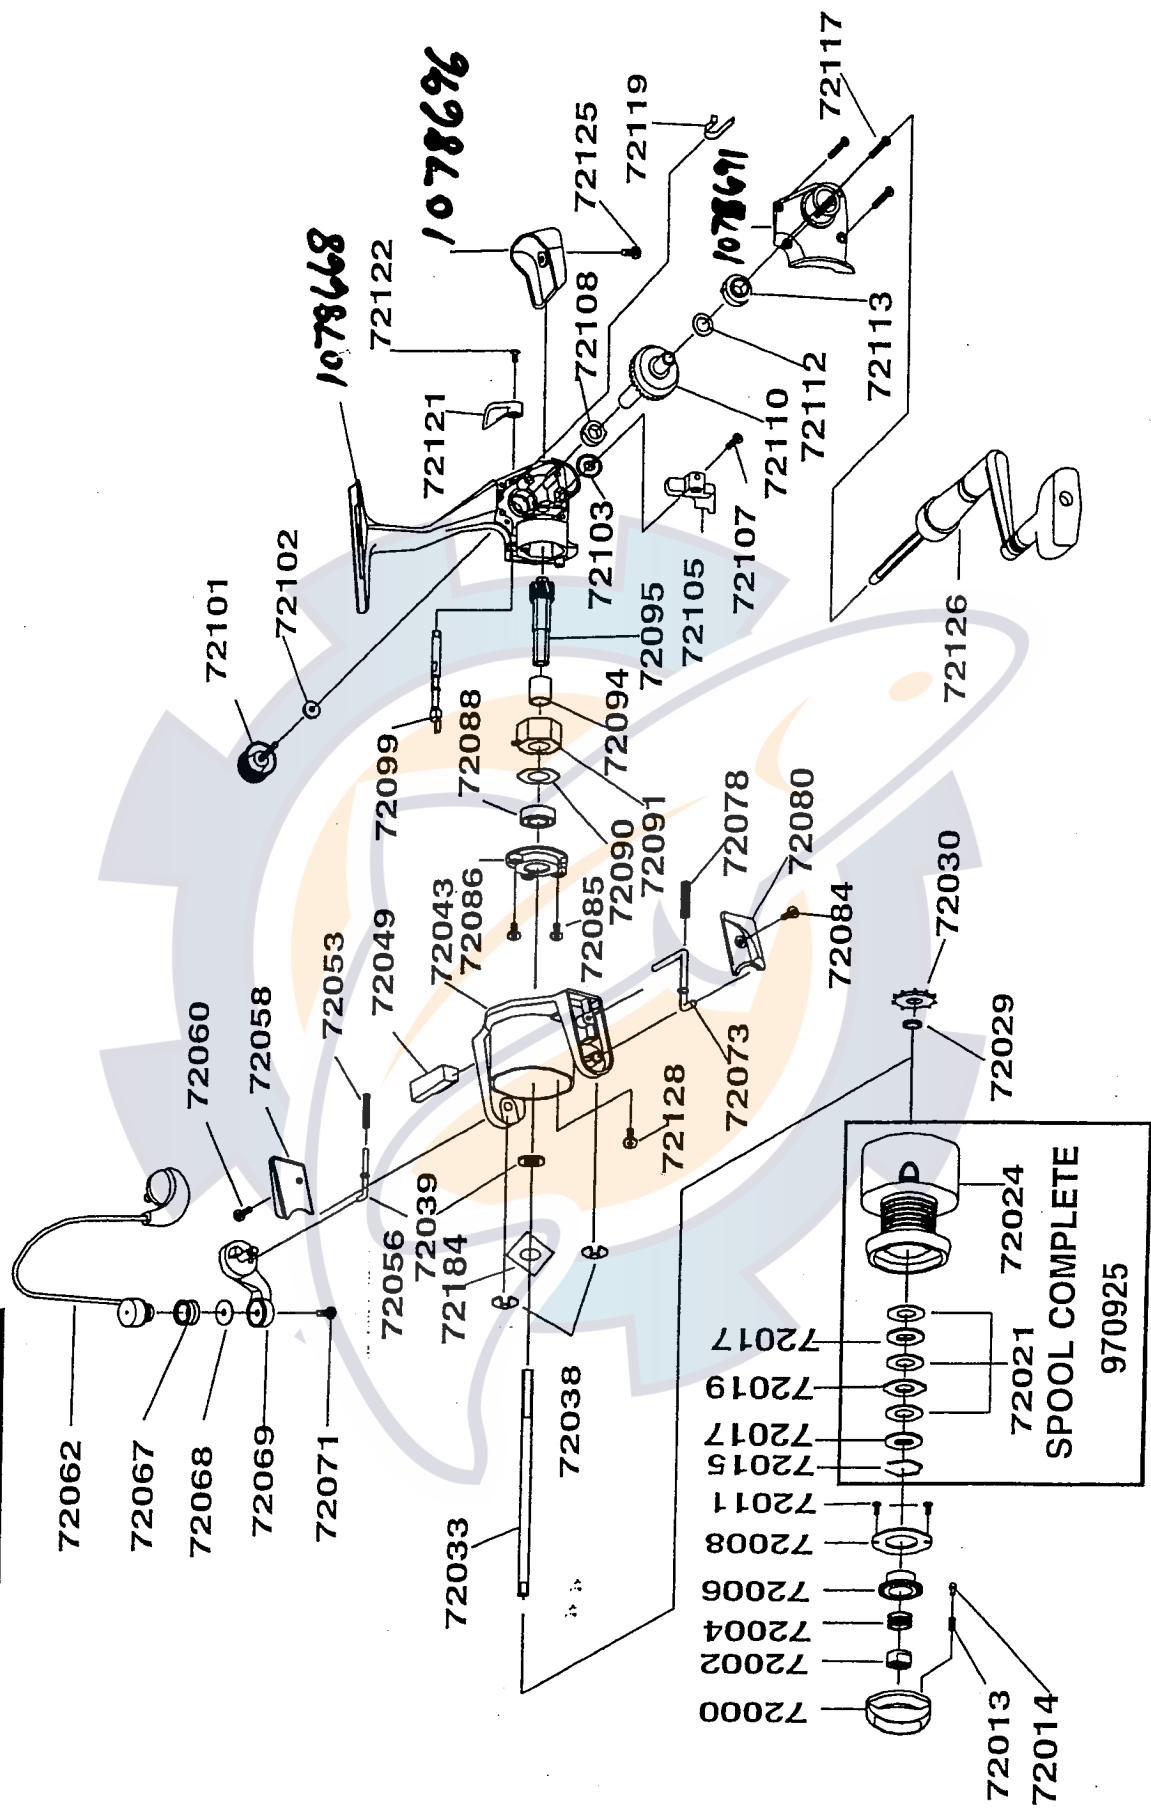

AGENDA

Please specify reel model and part number when ordering parts.

34

Cardinal AG2F 00
 New Style - Body Shape by Bodycup
 Bulges out old style is straight cut,